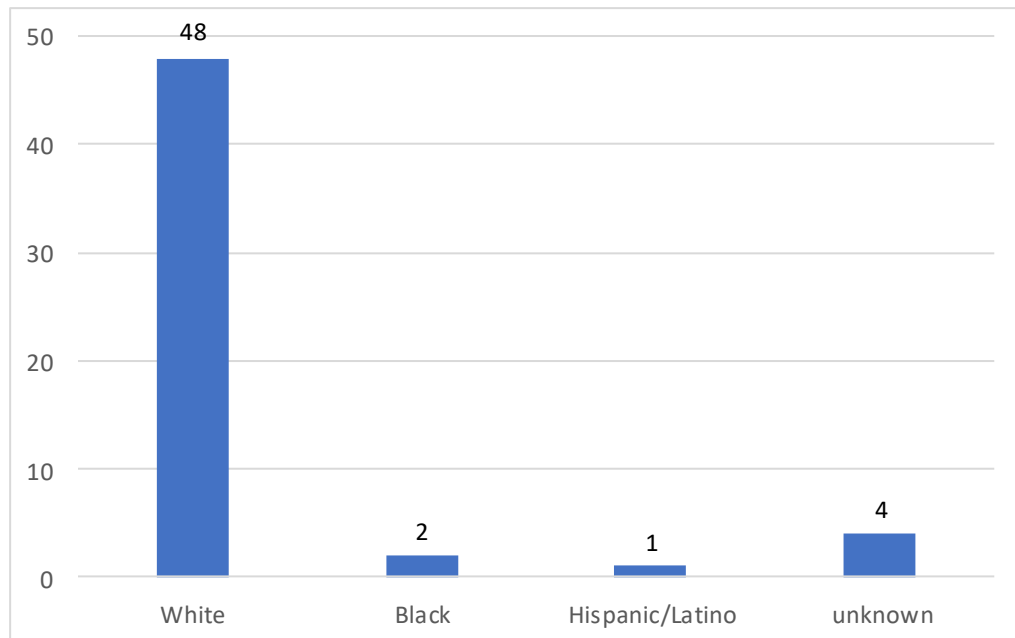

NALOXONE USE

LAW ENFORCEMENT NALOXONE USE BY COUNTY

REVERSAL BY AGE—2018

NALOXONE USE

REVERSAL BY GENDER—2018

REVERSAL BY RACE—2018

Data provided by Nancy King of Families Against Narcotics—FAN

Substance Abuse Council