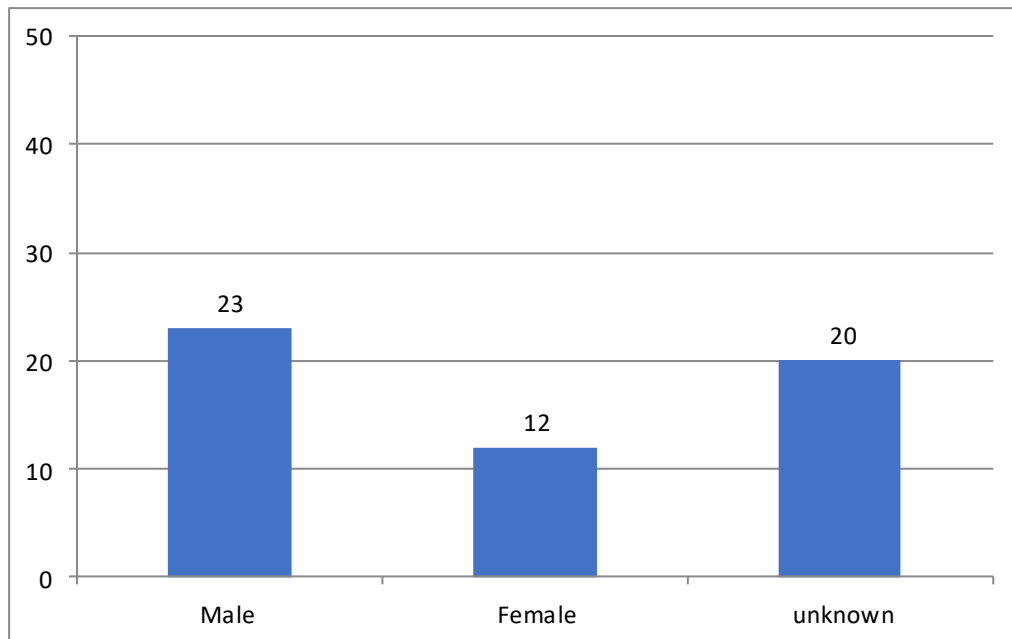

NALOXONE USE

LAW ENFORCEMENT NALOXONE USE BY COUNTY

REVERSAL BY AGE—2018

NALOXONE USE

REVERSAL BY GENDER—2018

REVERSAL BY RACE—2018

Data provided by Nancy King of Families Against Narcotics—FAN

Substance Abuse Council