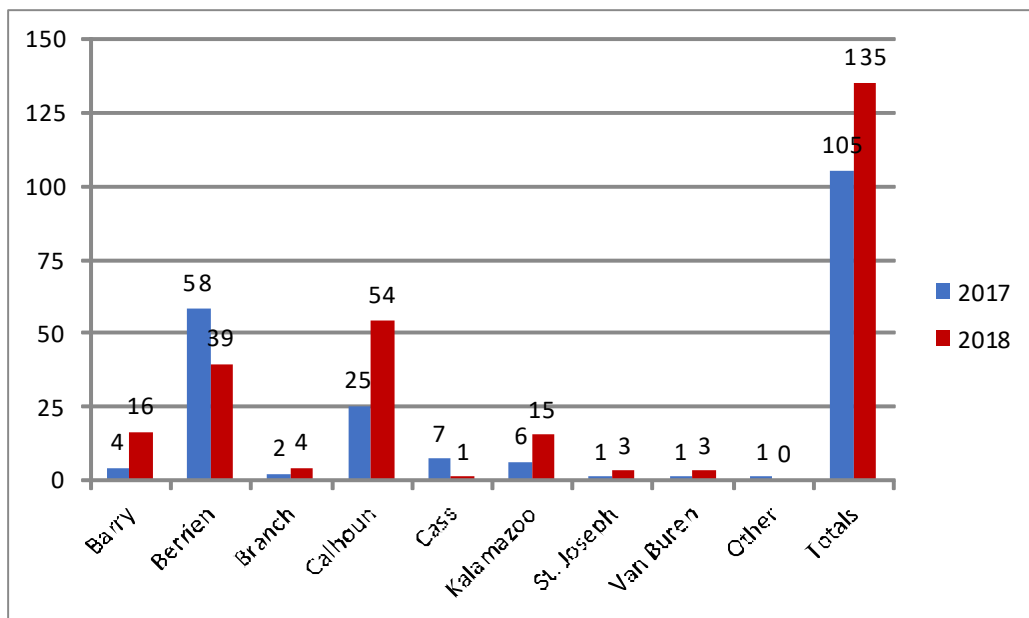

NALOXONE USE

LAW ENFORCEMENT NALOXONE USE BY COUNTY

REVERSAL BY AGE—2018

NALOXONE USE

REVERSAL BY GENDER—2018

REVERSAL BY RACE—2018

Data provided by Nancy King of Families Against Narcotics—FAN

Substance Abuse Council