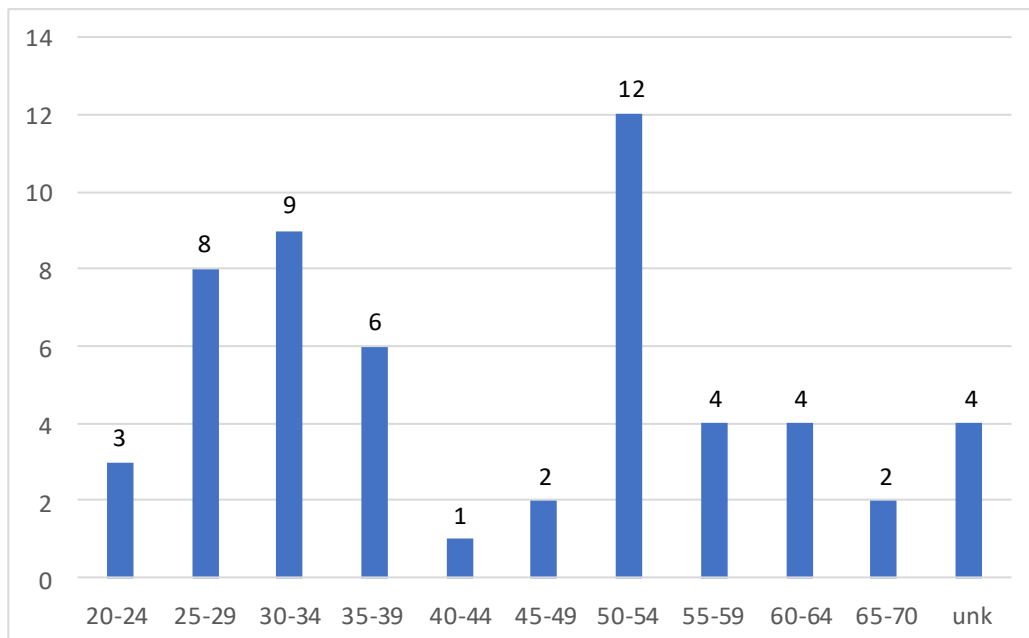

NALOXONE USE

LAW ENFORCEMENT NALOXONE USE BY COUNTY

REVERSAL BY AGE—2018

NALOXONE USE

REVERSAL BY GENDER—2018

REVERSAL BY RACE—2018

Data provided by Nancy King of Families Against Narcotics—FAN

Substance Abuse Council